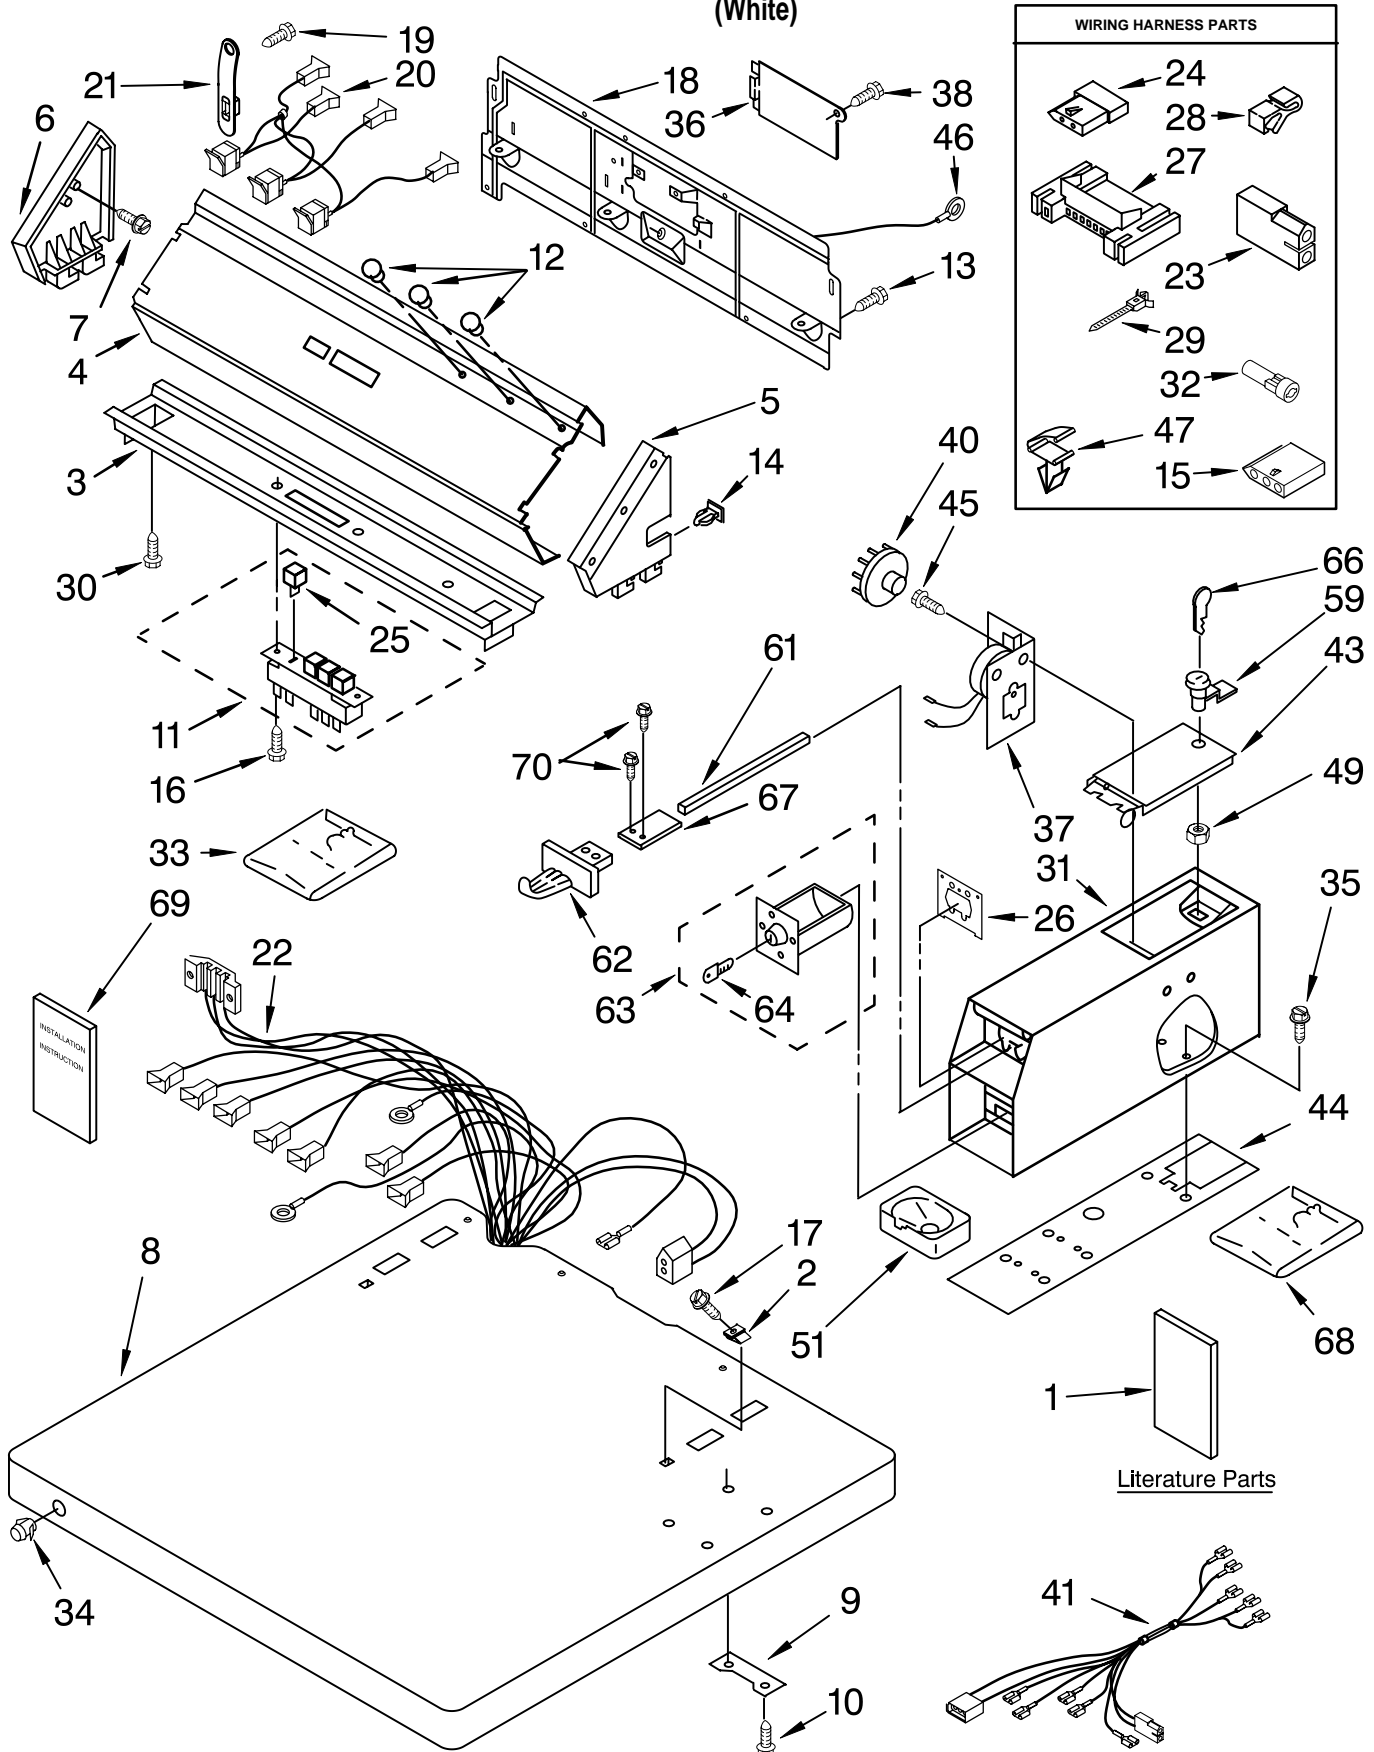

TOP AND CONSOLE PARTS

For Model: CEM2750TQ0
(White)

FOR ORDERING INFORMATION REFER TO PARTS PRICE LIST

TOP AND CONSOLE PARTS

For Model: CEM2750TQ0
(White)

Illus. No.	Part No.	DESCRIPTION	Illus. No.	Part No.	DESCRIPTION	Illus. No.	Part No.	DESCRIPTION
1		Literature Parts	28	357572	Clip, Ground	61	8318517	Bolt, Slide Mechanism
	8577208	Instructions	29	3391018	Tie, Cable			
			30	8533971	Screw, 8-18 x 5/16	62	8316520	Slide Mechanism (Vertical 8-Coin)
	8576821	Wiring Diagram	31	8316527	Case, Meter			(Dollar Vend)
	W10119629	Repair Parts List	32	351297	Plug, Harness			Inserts (Not Shown)
2	357213	Nut, Push-In	33	3954807	Kit, Vertical 8-Coin (Includes Illus. 59-62-63 66-67-68 & 69)		8316264	Blank
3	3361029	Bracket, Control					8316265	25¢
4	8316634	Panel, Control	34	387371	Lock, Plug *Also Available	63	8316525	Money Box W/Lock Key (Money Box)
5	8316516	Cap, End (R.H.)		358290	Top Lock	64		(When Ordering, Specify Vendor and Key Number)
6	3949734	Cap, End (L.H.)	35	3349065	Screw, 5/16-24 x 1			Key (Service Door)
7	97787	Screw, 11-16 x 3/4	36	8317342	Cover, Terminal Block	66		(When Ordering, Specify Vendor and Key Number)
8	3954665	Top	37	W10045440	Timer, (Includes 4-Pin Cam)	67	8316523	Extension
9	3347825	Plate-Mounting (2)				68	8316524	Kit, Decal
10	98445	Screw, 10-16 x 3/4	38	3390814	Screw, 8-18 x 3/8	69	8316532	Installation Instructions Coin Kit
11	8316437	Switch, Pushbutton	40	3387974	Timing Cam			
12	3348109	Lens Light (Amber)		339855	3-Pin (60 Min)			
13	693995	Screw, 8-18 x 3/8		339855	4-Pin (45 Min)			
14	689559	Nut, Push-In		343777	6-Pin (30 Min) *Also Available	70	3400086	Screw, 10-32 x 3/8
15	3936144	Connector, 3-Circuit		339854	9-Pin (20 Min)			
16	303921	Screw, 8-32 x 3/8		339853	12-Pin (15 Min)			
17	8281182	Screw 8-18 x 1-1/4	41	3401682	Harness, Timer			
18	3978608	Panel, Rear (Upper)	43	3351136	Door, Service			
19	3390647	Screw, 8-18 x 1/2	44	3954812	Cushion, Meter Case			
20	8316640	Light, Indicator Assembly	45	339805	Screw, 10-32 x 3/16			
21	8318255	Strap, Console	46	3398893	Ground Wire			
22	8576528	Harness, Main	47	3394427	Clip, Harness			
23	717252	Receptacle (2-Way)	49	90406	Nut-Cage			
24	717253	Receptacle (2-Way)	51	385421	Funnel, Coin			
25	8316433	Pushbutton						
26	3954761	Plate, Chute Adapter (Includes Illus. 51)						
27	3395683	Housing, Connector						
					Following Parts Supplied On Whirlpool Coin Equipped Models Only.			
			59	8316526	Security Lock/Key & Cam Assembly			

Coins Mechanism Parts May be Ordered From Whirlpool Or The Vendor (s) Listed Below.

◆ ESD
270 New Jersey Dr.
Fort Washington, PA
19034

1-800-523-1510

info@esdcoin.com